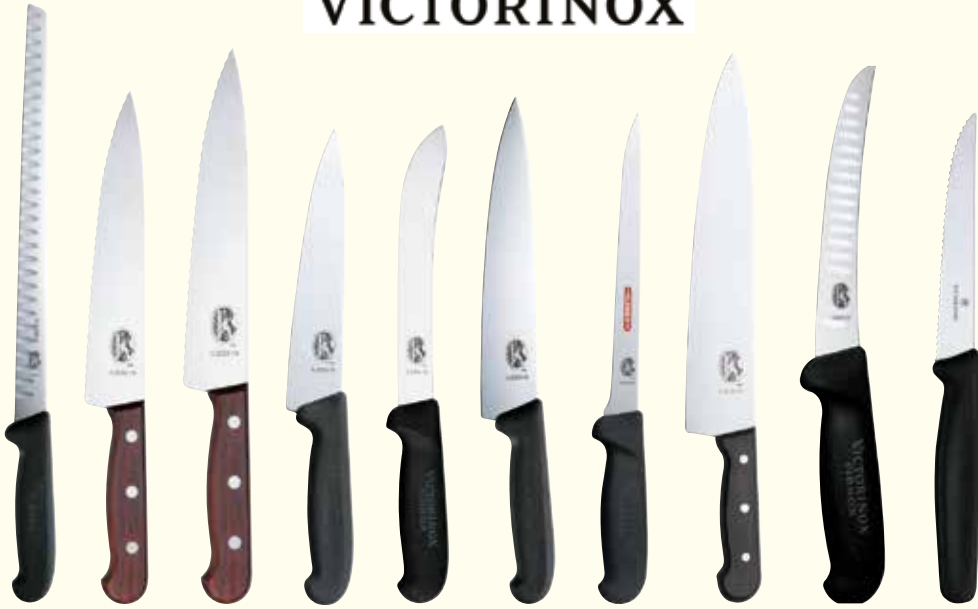

VICTORINOX